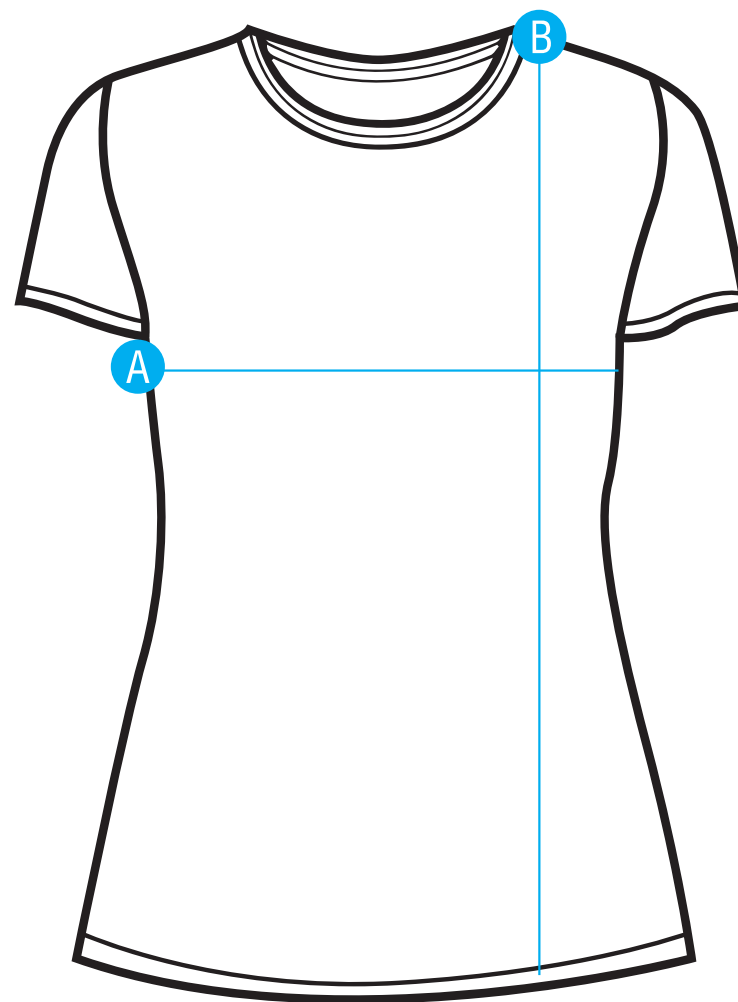

WOMEN SHORT SLEEVE SPORT

CHECK YOUR SIZE

SIZE	A	B
2XS	15.5 IN	23.5 IN
XS	16.5 IN	24 IN
S	17.5 IN	25.5 IN
M	18.5 IN	26 IN
L	19.25 IN	26.75 IN
XL	20 IN	27.5 IN
2XL	21 IN	28 IN
3XL	22 IN	29 IN
4XL	23 IN	30 IN
5XL	24 IN	31 IN

- 1- Length of measurements of this table is inches (") / centimeters (cm)
- 2- All measurements are subject to a tolerable difference (1/4 " / 0.5cm) (+ / -)
- 3- Shoulder measurement: from left to right shoulder height (See illustration point A)
- 4- Measurement of chest width: from left to right below the armpit (See point B for illustration)
- 5- The length of the shirts must be measured from the highest point of the shoulder to the lower part of the waist (See point C for illustration)