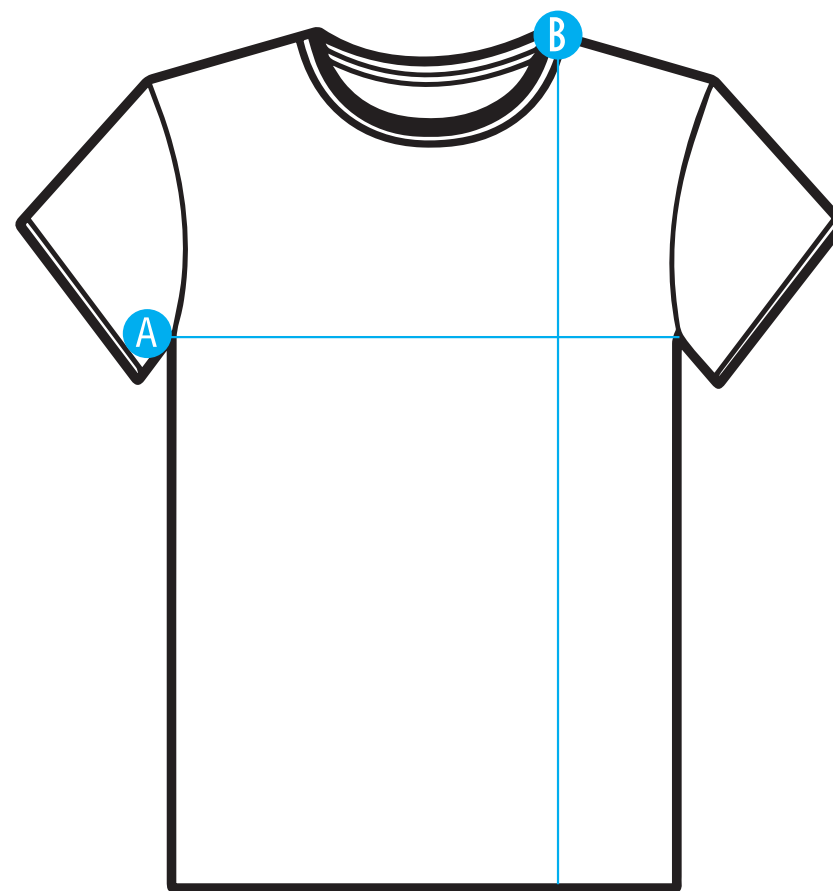

MEN SHORT SLEEVE SPORT

CHECK YOUR SIZE

SIZE	A	B
2XS	18 IN	24.5 IN
XS	19 IN	26 IN
S	20 IN	27 IN
M	21 IN	28.5 IN
L	22.5 IN	29.5 IN
XL	24 IN	30.5 IN
2XL	25.5 IN	33 IN
3XL	26.5 IN	34 IN
4XL	27.5 IN	35 IN
5XL	28.5 IN	36 IN

- 1- Length of measurements of this table is inches (") / centimeters (cm)
- 2- All measurements are subject to a tolerable difference (1/4 " / 0.5cm) (+ / -)
- 3- Shoulder measurement: from left to right shoulder height (See illustration point A)
- 4- Measurement of chest width: from left to right below the armpit (See point B for illustration)
- 5- The length of the shirts must be measured from the highest point of the shoulder to the lower part of the waist (See point C for illustration)